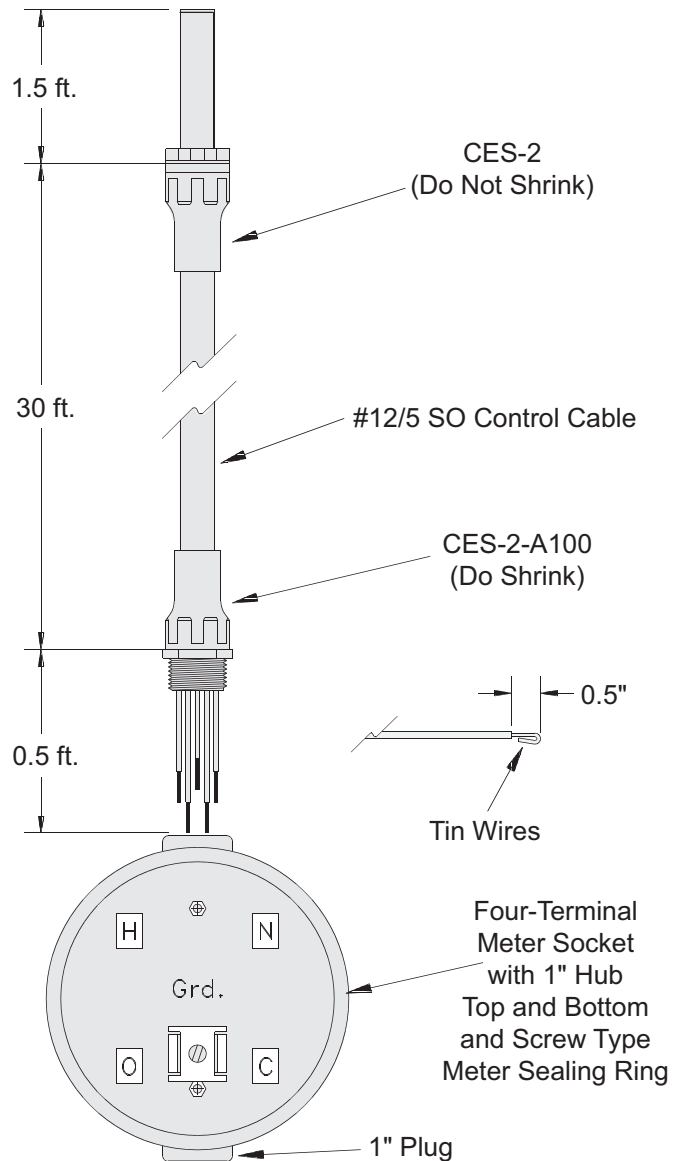

One — 32 ft. Cable

	12/5	Lead Length	Strip
H	Black	4"	1"
N	White	4"	1"
O	Green	5"	1"
C	Red	5"	1"
Grd.	Orange	3.25"	2.25"

Catalog Number	Description
<b>MS4-32-12/5SO</b>	Meter Socket with Four Terminals, Screw Type Sealing Ring, One-Inch Hub & 32 ft. Cable
<b>MS5-32-12/5SO</b>	Meter Socket with Five Terminals, Screw Type Sealing Ring, One-Inch Hub & 32 ft. Cable
<b>MS6-32-12/5SO</b>	Meter Socket with Six Terminals, Screw Type Sealing Ring, One-Inch Hub & 32 ft. Cable
<b>MS4-32-12/5SO-APMBMS</b>	Meter Socket with Four Terminals, Screw Type Sealing Ring, One-Inch Hub, 32 ft. Cable & Aluminum Pole Mounting Bracket
<b>MS5-32-12/5SO-APMBMS</b>	Meter Socket with Five Terminals, Screw Type Sealing Ring, One-Inch Hub, 32 ft. Cable & Aluminum Pole Mounting Bracket
<b>MS6-32-12/5SO-APMBMS</b>	Meter Socket with Six Terminals, Screw Type Sealing Ring, One-Inch Hub, 32 ft. Cable & Aluminum Pole Mounting Bracket

**Pole Mounting Bracket for Meter Socket**

**Pole Mounting Bracket with Meter Socket**

Catalog Number	Description
<b>APMBMS</b>	0.125" #5052-H32 Aluminum Pole Mounting Bracket
<b>MS4-APMBMS</b>	0.125" #5052-H32 Aluminum Pole Mounting Bracket with 4-Terminal Meter Socket, Screw Type Meter Sealing Ring and one 1" Close-Up Plug
<b>MS5-APMBMS</b>	0.125" #5052-H32 Aluminum Pole Mounting Bracket with 5-Terminal Meter Socket, Screw Type Meter Sealing Ring and one 1" Close-up Plug
<b>MS6-APMBMS</b>	0.125" #5052-H32 Aluminum Pole Mounting Bracket with 6-Terminal Meter Socket, Screw Type Meter Sealing Ring and one 1" Close-Up Plug