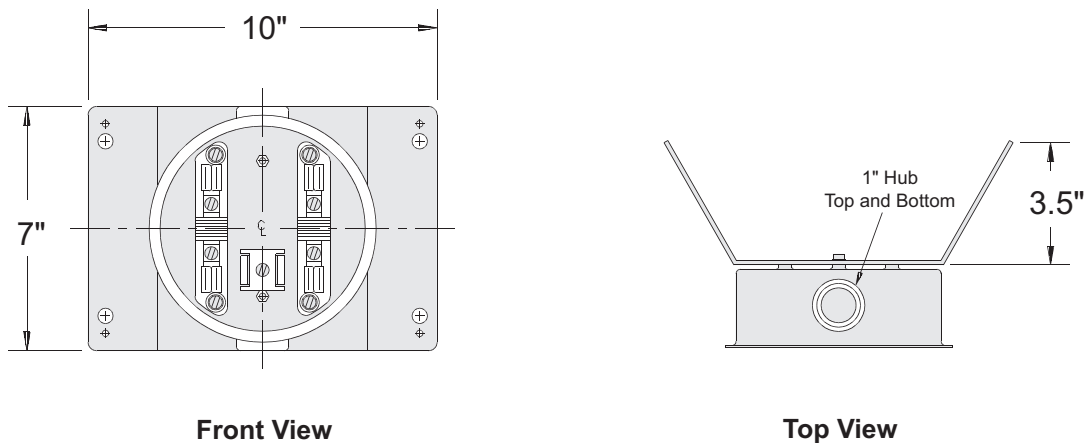

One — 32 ft. Cable

	12/5	Lead Length	Strip
H	Black	4"	1"
N	White	4"	1"
O	Green	5"	1"
C	Red	5"	1"
Grd.	Orange	3.25"	2.25"

Catalog Number	Description
<b>MS4-32-12/5SO</b>	Meter Socket with Four Terminals, Screw Type Sealing Ring, One-Inch Hub & 32 ft. Cable
<b>MS5-32-12/5SO</b>	Meter Socket with Five Terminals, Screw Type Sealing Ring, One-Inch Hub & 32 ft. Cable
<b>MS6-32-12/5SO</b>	Meter Socket with Six Terminals, Screw Type Sealing Ring, One-Inch Hub & 32 ft. Cable
<b>MS4-32-12/5SO-APMBMS</b>	Meter Socket with Four Terminals, Screw Type Sealing Ring, One-Inch Hub, 32 ft. Cable & Aluminum Pole Mounting Bracket
<b>MS5-32-12/5SO-APMBMS</b>	Meter Socket with Five Terminals, Screw Type Sealing Ring, One-Inch Hub, 32 ft. Cable & Aluminum Pole Mounting Bracket
<b>MS6-32-12/5SO-APMBMS</b>	Meter Socket with Six Terminals, Screw Type Sealing Ring, One-Inch Hub, 32 ft. Cable & Aluminum Pole Mounting Bracket

**Pole Mounting Bracket for Meter Socket**

**Pole Mounting Bracket with Meter Socket**

Catalog Number	Description
<b>APMBMS</b>	0.125" #5052-H32 Aluminum Pole Mounting Bracket
<b>MS4-APMBMS</b>	0.125" #5052-H32 Aluminum Pole Mounting Bracket with 4-Terminal Meter Socket, Screw Type Meter Sealing Ring and one 1" Close-Up Plug
<b>MS5-APMBMS</b>	0.125" #5052-H32 Aluminum Pole Mounting Bracket with 5-Terminal Meter Socket, Screw Type Meter Sealing Ring and one 1" Close-up Plug
<b>MS6-APMBMS</b>	0.125" #5052-H32 Aluminum Pole Mounting Bracket with 6-Terminal Meter Socket, Screw Type Meter Sealing Ring and one 1" Close-Up Plug