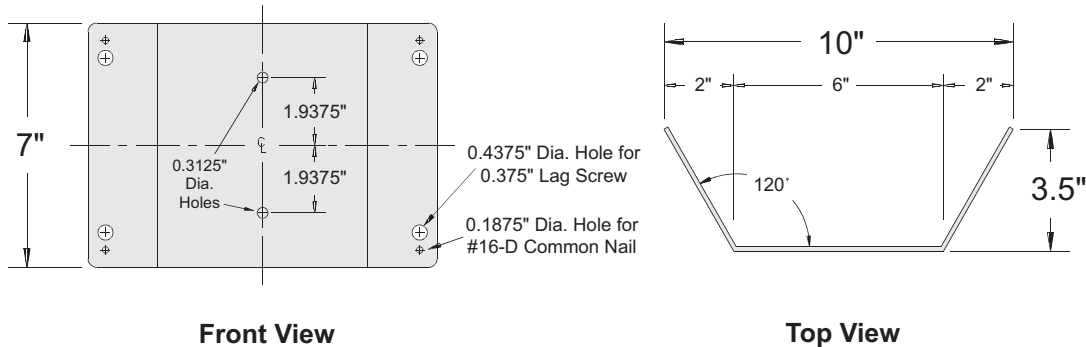

One — 32 ft. Cable

	12/5	Lead Length	Strip
H	Black	4"	1"
N	White	4"	1"
O	Green	5"	1"
C	Red	5"	1"
Grd.	Orange	3.25"	2.25"

Catalog Number	Description
<b>MS4-32-12/5SO</b>	Meter Socket with Four Terminals, Screw Type Sealing Ring, One-Inch Hub & 32 ft. Cable
<b>MS5-32-12/5SO</b>	Meter Socket with Five Terminals, Screw Type Sealing Ring, One-Inch Hub & 32 ft. Cable
<b>MS6-32-12/5SO</b>	Meter Socket with Six Terminals, Screw Type Sealing Ring, One-Inch Hub & 32 ft. Cable
<b>MS4-32-12/5SO-APMBMS</b>	Meter Socket with Four Terminals, Screw Type Sealing Ring, One-Inch Hub, 32 ft. Cable & Aluminum Pole Mounting Bracket
<b>MS5-32-12/5SO-APMBMS</b>	Meter Socket with Five Terminals, Screw Type Sealing Ring, One-Inch Hub, 32 ft. Cable & Aluminum Pole Mounting Bracket
<b>MS6-32-12/5SO-APMBMS</b>	Meter Socket with Six Terminals, Screw Type Sealing Ring, One-Inch Hub, 32 ft. Cable & Aluminum Pole Mounting Bracket

**Pole Mounting Bracket for Meter Socket**

**Pole Mounting Bracket with Meter Socket**

Catalog Number	Description
<b>APMBMS</b>	0.125" #5052-H32 Aluminum Pole Mounting Bracket
<b>MS4-APMBMS</b>	0.125" #5052-H32 Aluminum Pole Mounting Bracket with 4-Terminal Meter Socket, Screw Type Meter Sealing Ring and one 1" Close-Up Plug
<b>MS5-APMBMS</b>	0.125" #5052-H32 Aluminum Pole Mounting Bracket with 5-Terminal Meter Socket, Screw Type Meter Sealing Ring and one 1" Close-up Plug
<b>MS6-APMBMS</b>	0.125" #5052-H32 Aluminum Pole Mounting Bracket with 6-Terminal Meter Socket, Screw Type Meter Sealing Ring and one 1" Close-Up Plug