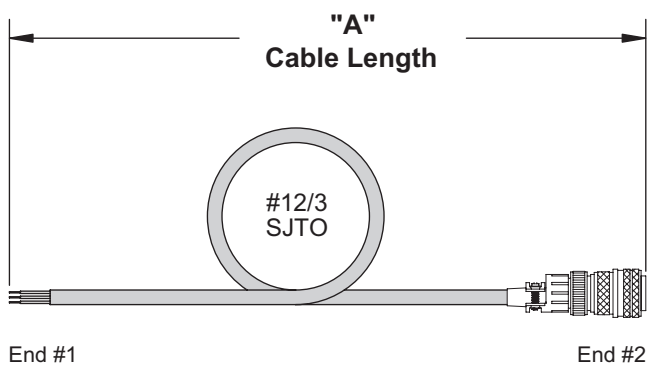

Electronic Recloser Cable

Indoor/Outdoor

Bulletin
350-100
Page 1 2015

Jacket Strip Length		Conductor Length					
End #1	End #2	End #1			End #2		
		White	Black	Green	White	Black	Green
1.125	1.125	1.125	1.125	0	1.125	1.125	0

Catalog Number	"A" Cable Length	Cable Connector
E12/2-5MS	60" (5')	Amphenol #MS 3106A-18-11S with #9767 WP Cable Clamp
E12/2-40MS	480" (40')	

Electronic Recloser Cable
Indoor/Outdoor

Bulletin
350-100
Page 2 2015