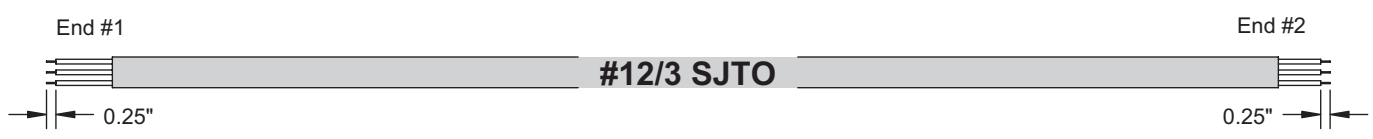

Electronic Recloser Cable

Indoor/Outdoor

Bulletin
350-100
Page 1 2015

Jacket Strip Length		Conductor Length					
End #1	End #2	End #1			End #2		
		White	Black	Green	White	Black	Green
1.125	1.125	1.125	1.125	0	1.125	1.125	0

Catalog Number	"A" Cable Length	Cable Connector
E12/2-5MS	60" (5')	Amphenol #MS 3106A-18-11S with #9767 WP Cable Clamp
E12/2-40MS	480" (40')	

Electronic Recloser Cable
Indoor/Outdoor

Bulletin
350-100
Page 2 2015