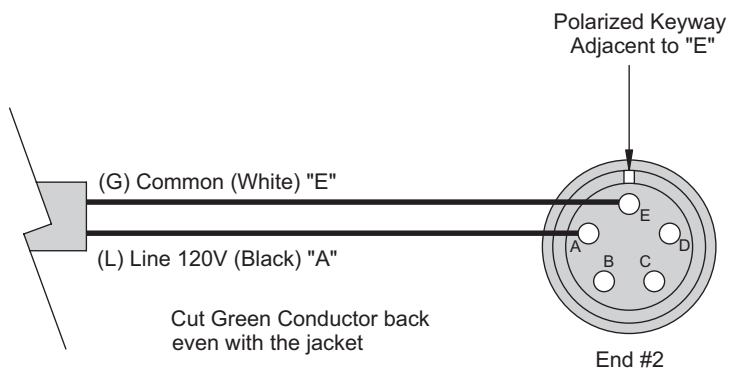

Electronic Recloser Cable

Indoor/Outdoor

Bulletin
350-100
Page 1 2015

Jacket Strip Length		Conductor Length					
End #1	End #2	End #1			End #2		
		White	Black	Green	White	Black	Green
1.125	1.125	1.125	1.125	0	1.125	1.125	0

Catalog Number	"A" Cable Length	Cable Connector
E12/2-5MS	60" (5')	Amphenol #MS 3106A-18-11S with #9767 WP Cable Clamp
E12/2-40MS	480" (40')	

Electronic Recloser Cable
Indoor/Outdoor

Bulletin
350-100
Page 2 2015